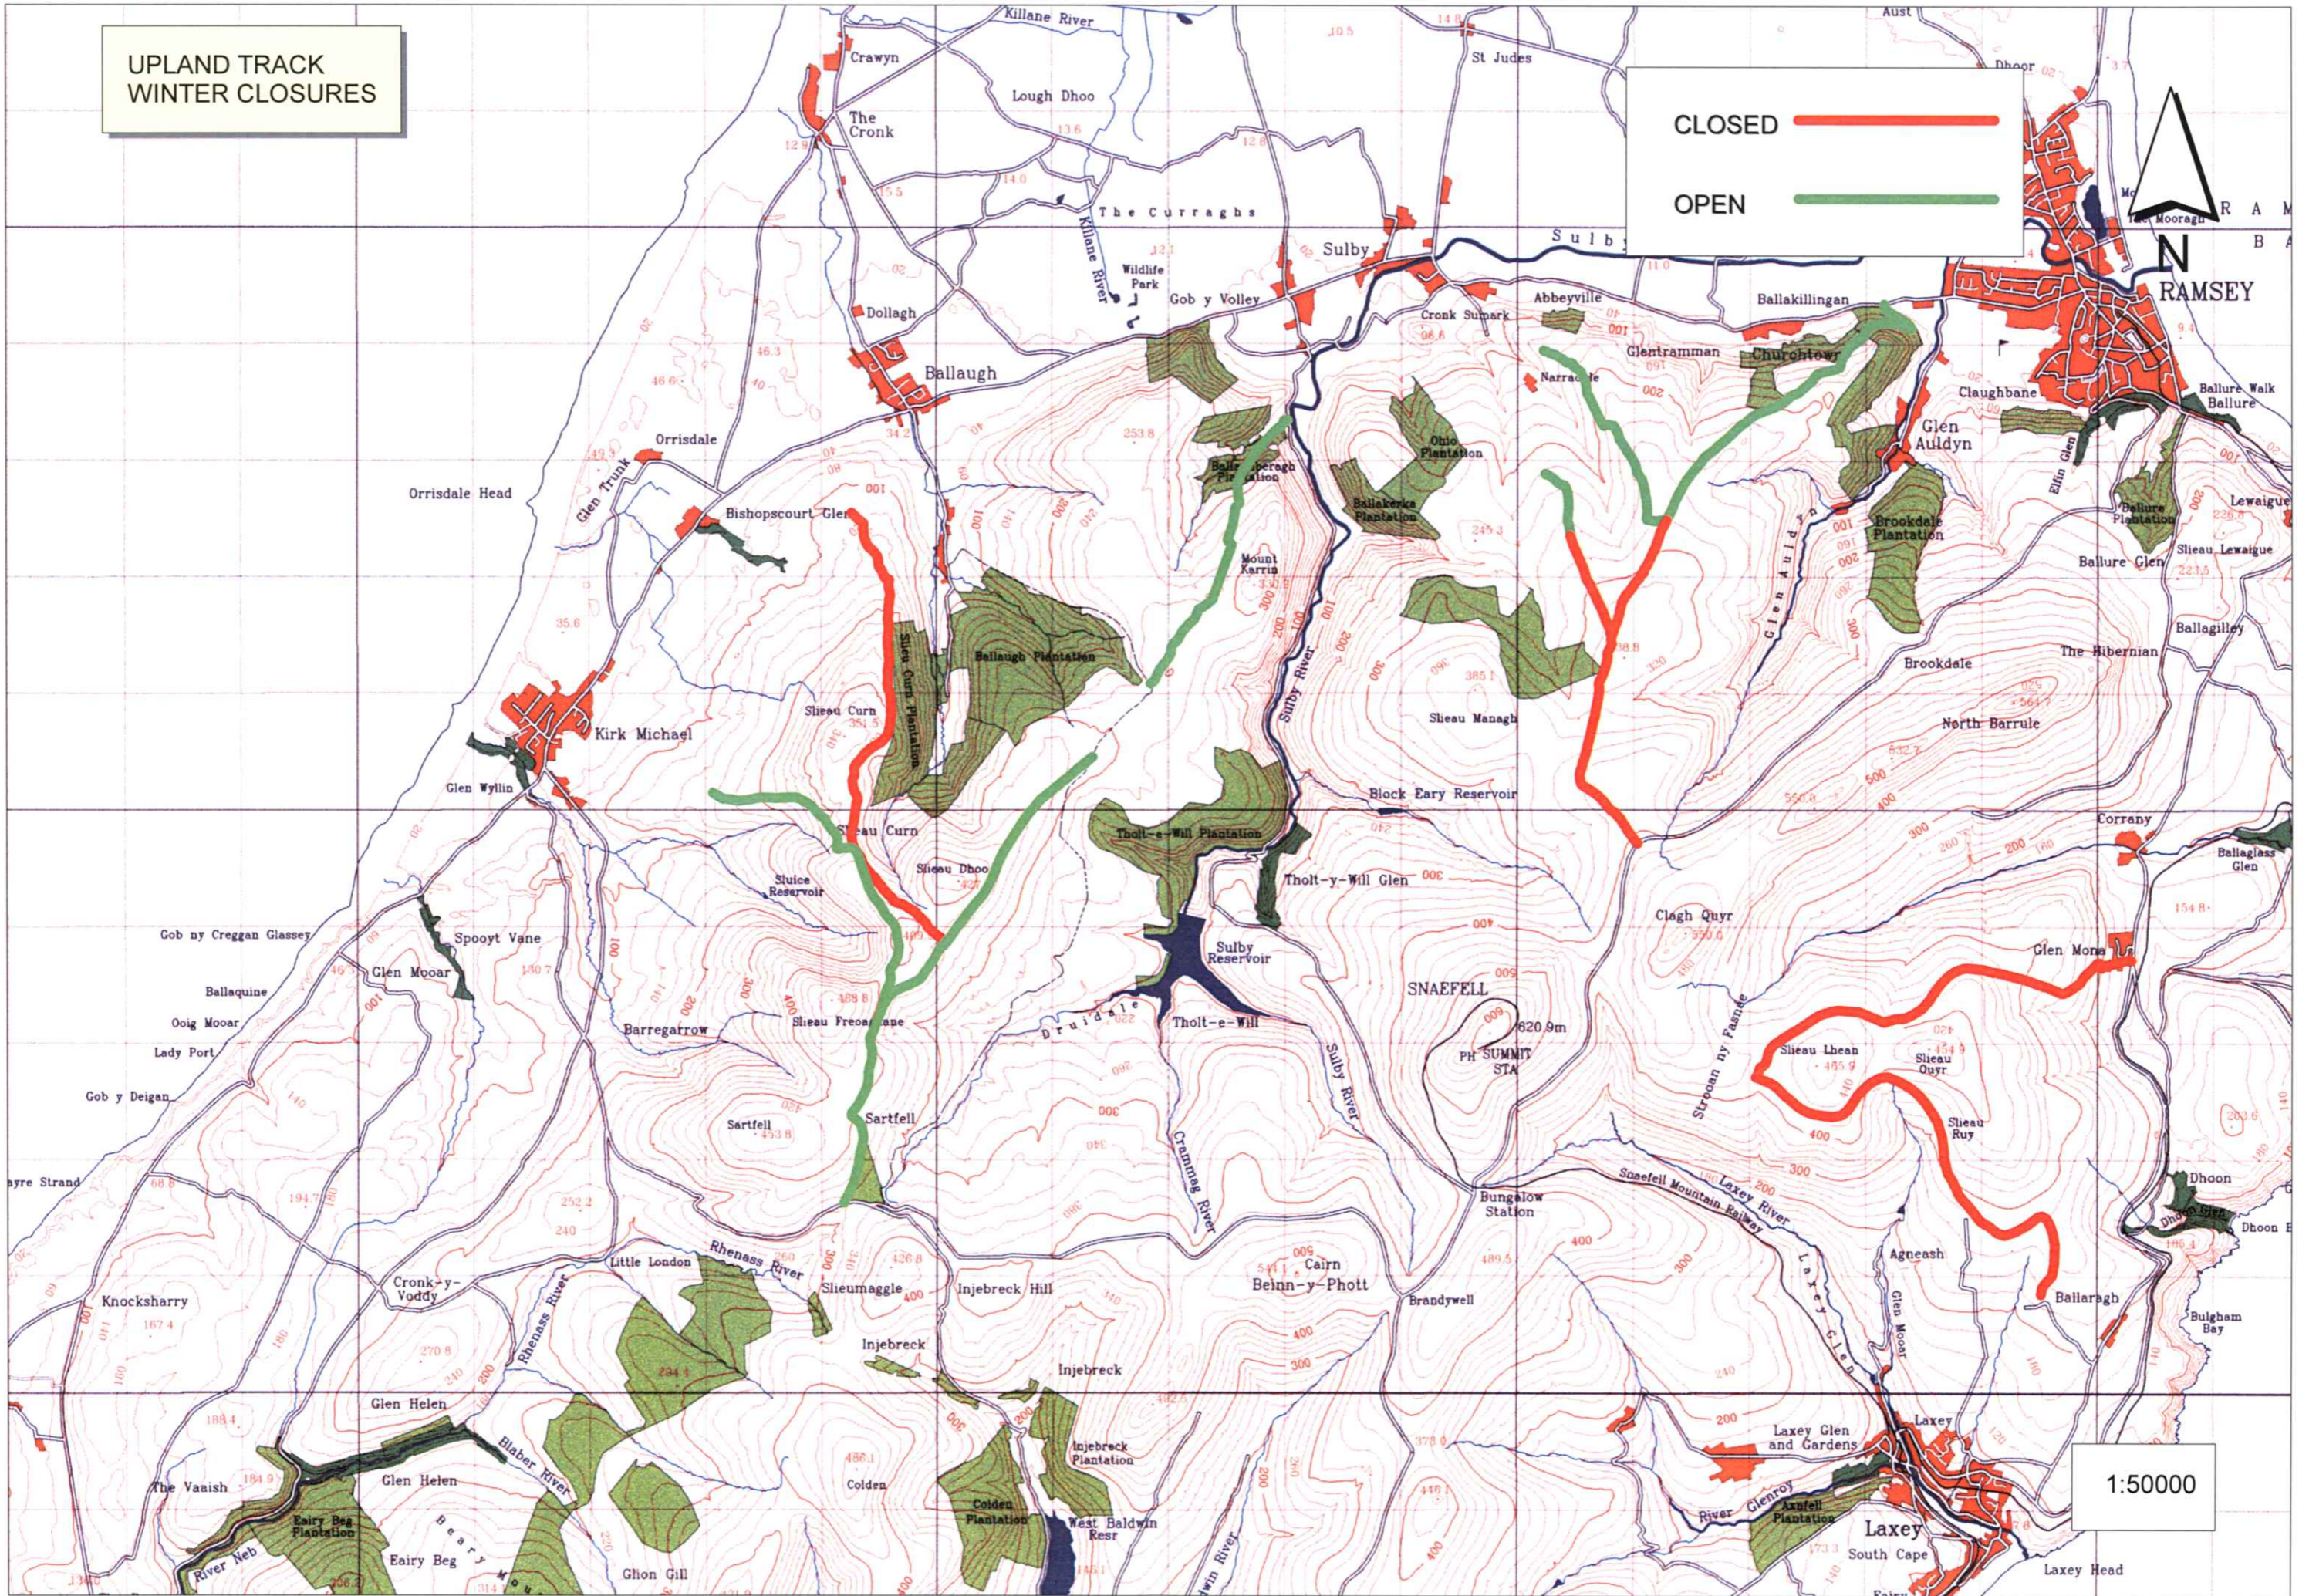

UPLAND TRACK
WINTER CLOSURES

CLOSED 
OPEN 

1:50000